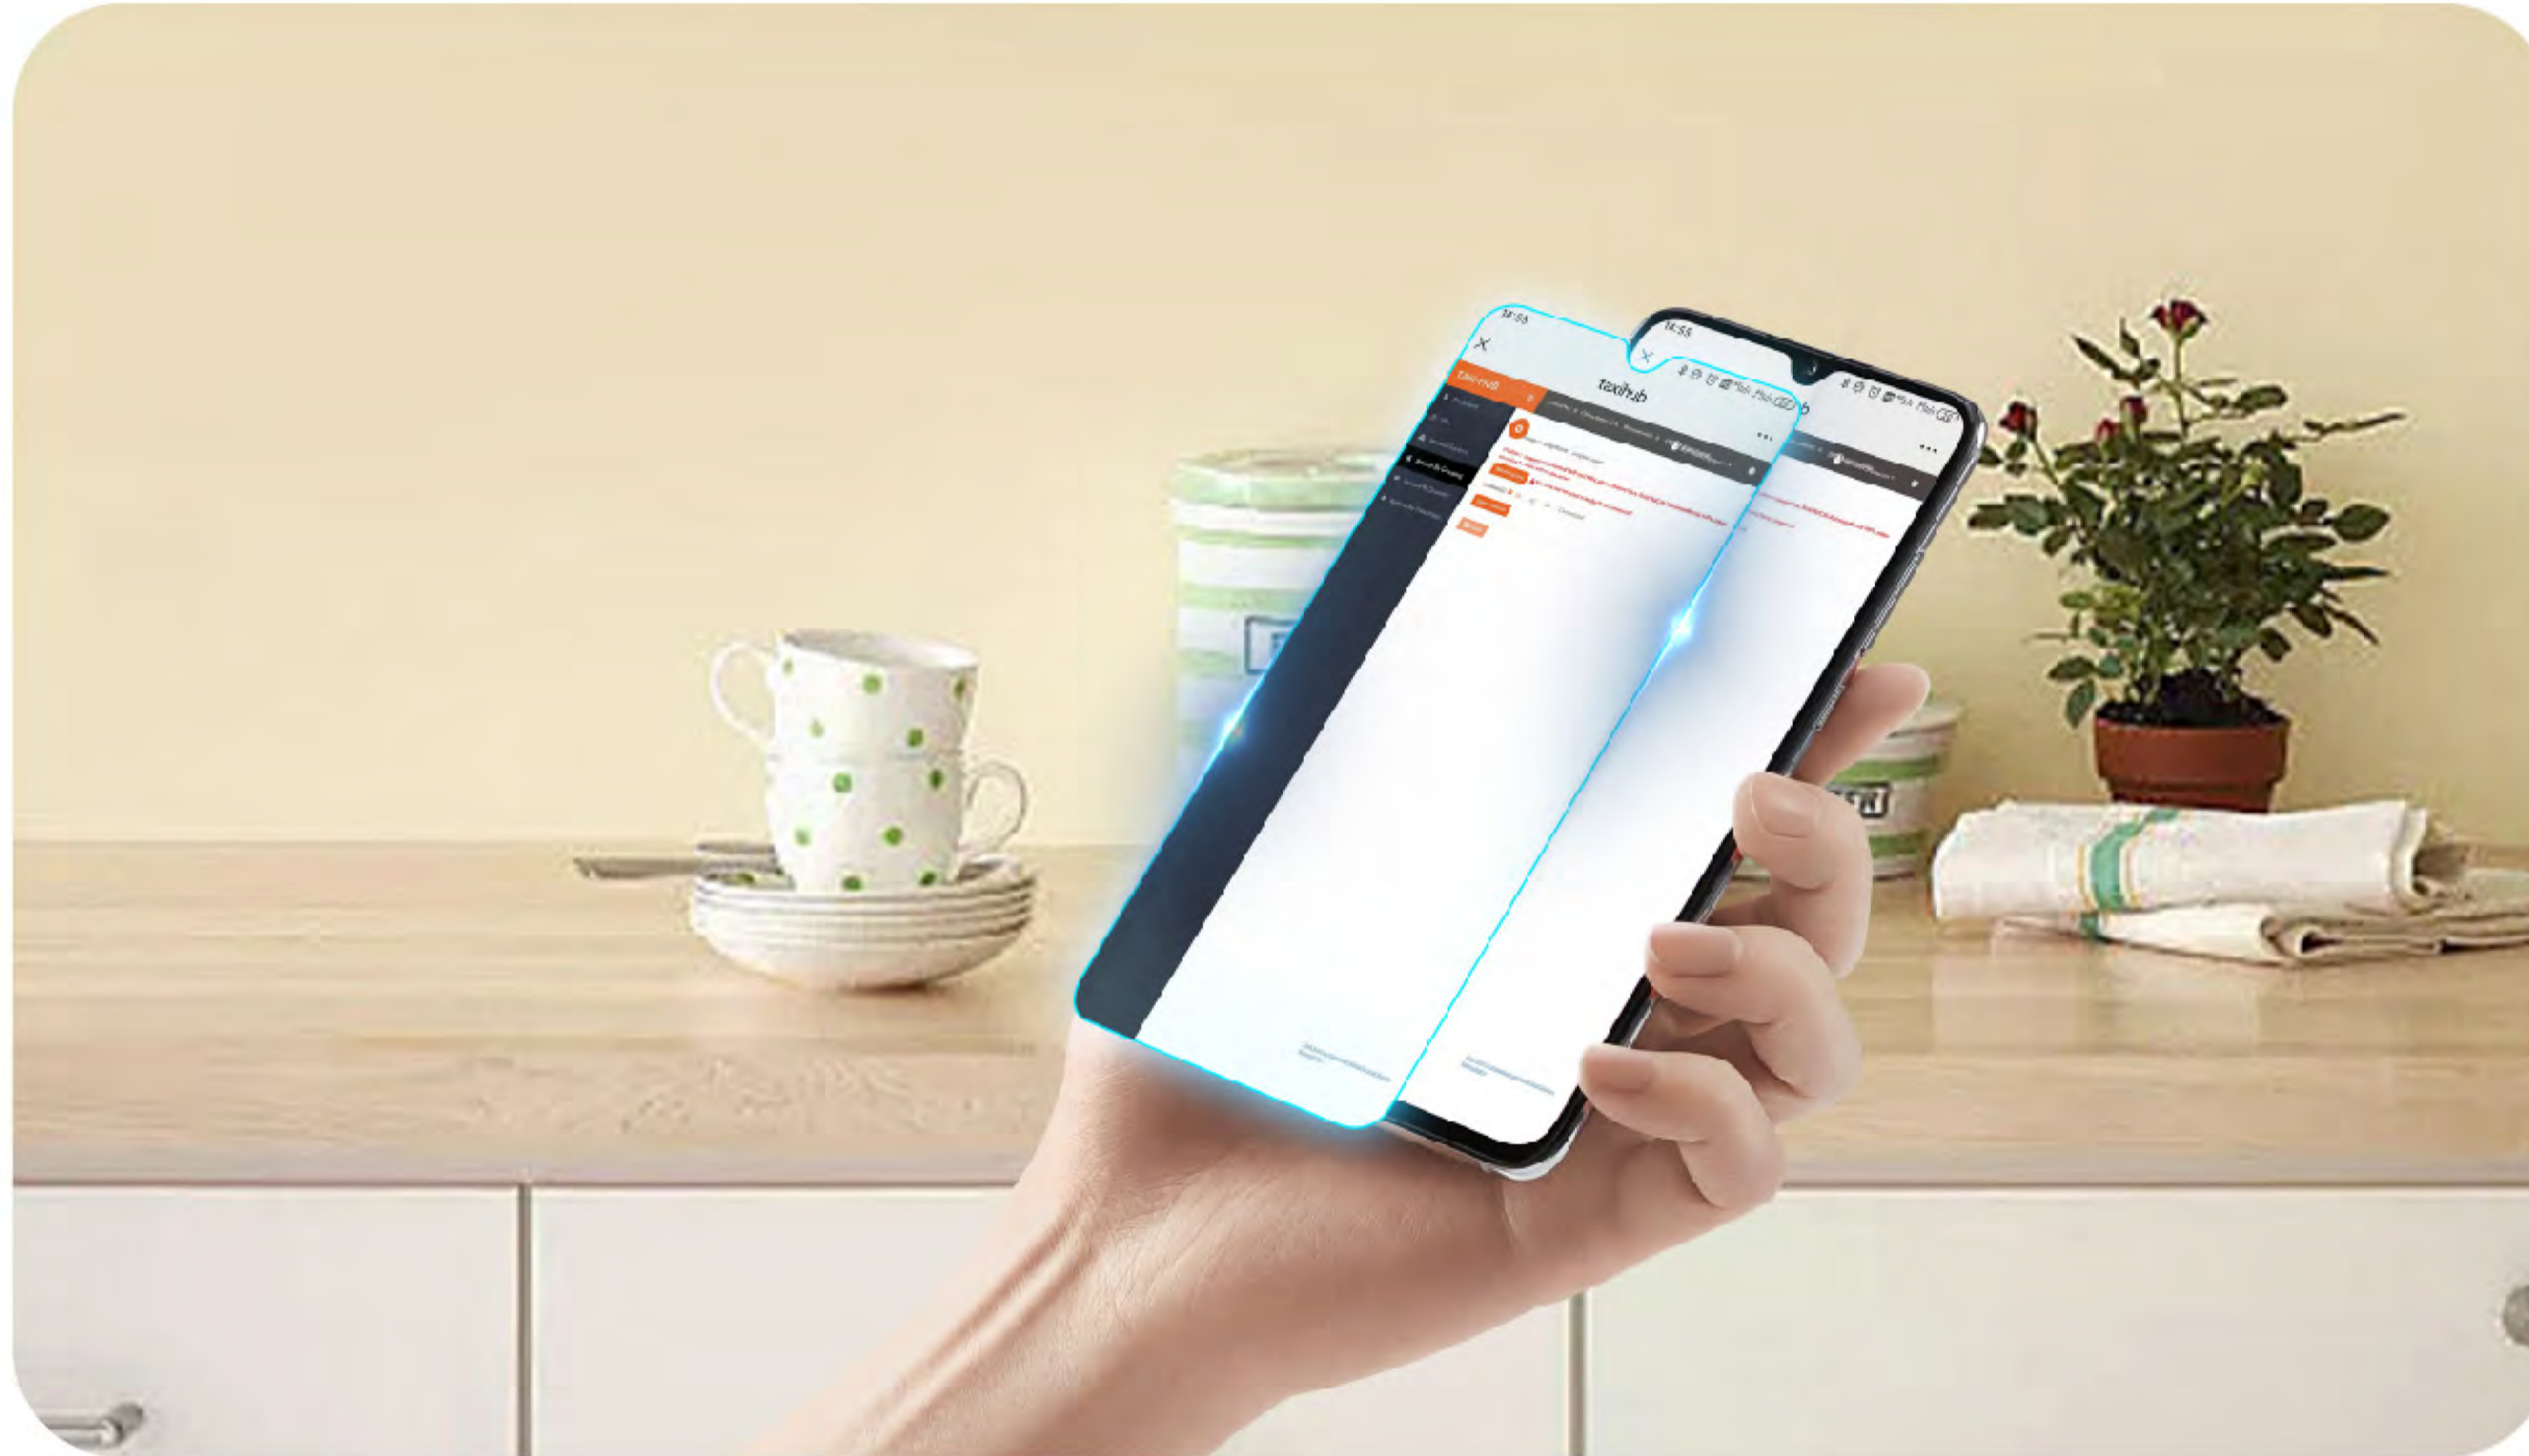

3UVIEW

REAR WINDOW / VSO SERIES

Rear Window LED Display

REAR WINDOW LED DISPLAY

Taxi Mobile Advertising Creates & Connects Values

3UVIEW Taxi roof(rear window / bus) LED display is designed for mobile media and advertising that connects brands to public easily and actively. With in-built WIFI/4G and GPS modules, it is intelligent and user-friendly to create values and opportunities for commercials by smart playlist and schedule in different regions.

DISPLAYS IN LARGE-SCALE AND INDIVIDUALIZED

24-hour online LED bus advertising displays can not only provide uniform look, but also individual looks for all buses, so that both the big scale and individuality as well would be possible.

SINGLE PRESS PUBLISH

Easy operation: Text, picture, video clip to be published on App anytime; USB disk unnecessary

EASY PUBLICATION, USER-FRIENDLY MANAGEMENT

Online and direct publication with flexible customization makes the management in time and convenient, elevates the management efficiency. Big data analysis would allow for monitoring and evaluation anytime.

Integrated with 4G module, 3UVIEW LED bus displays are able to be controlled multiply on the publication platform, updated synchronously and easy operation wirelessly.

IPAD、PC、Cellphone

WiFi 4G

Mobile network
command sending