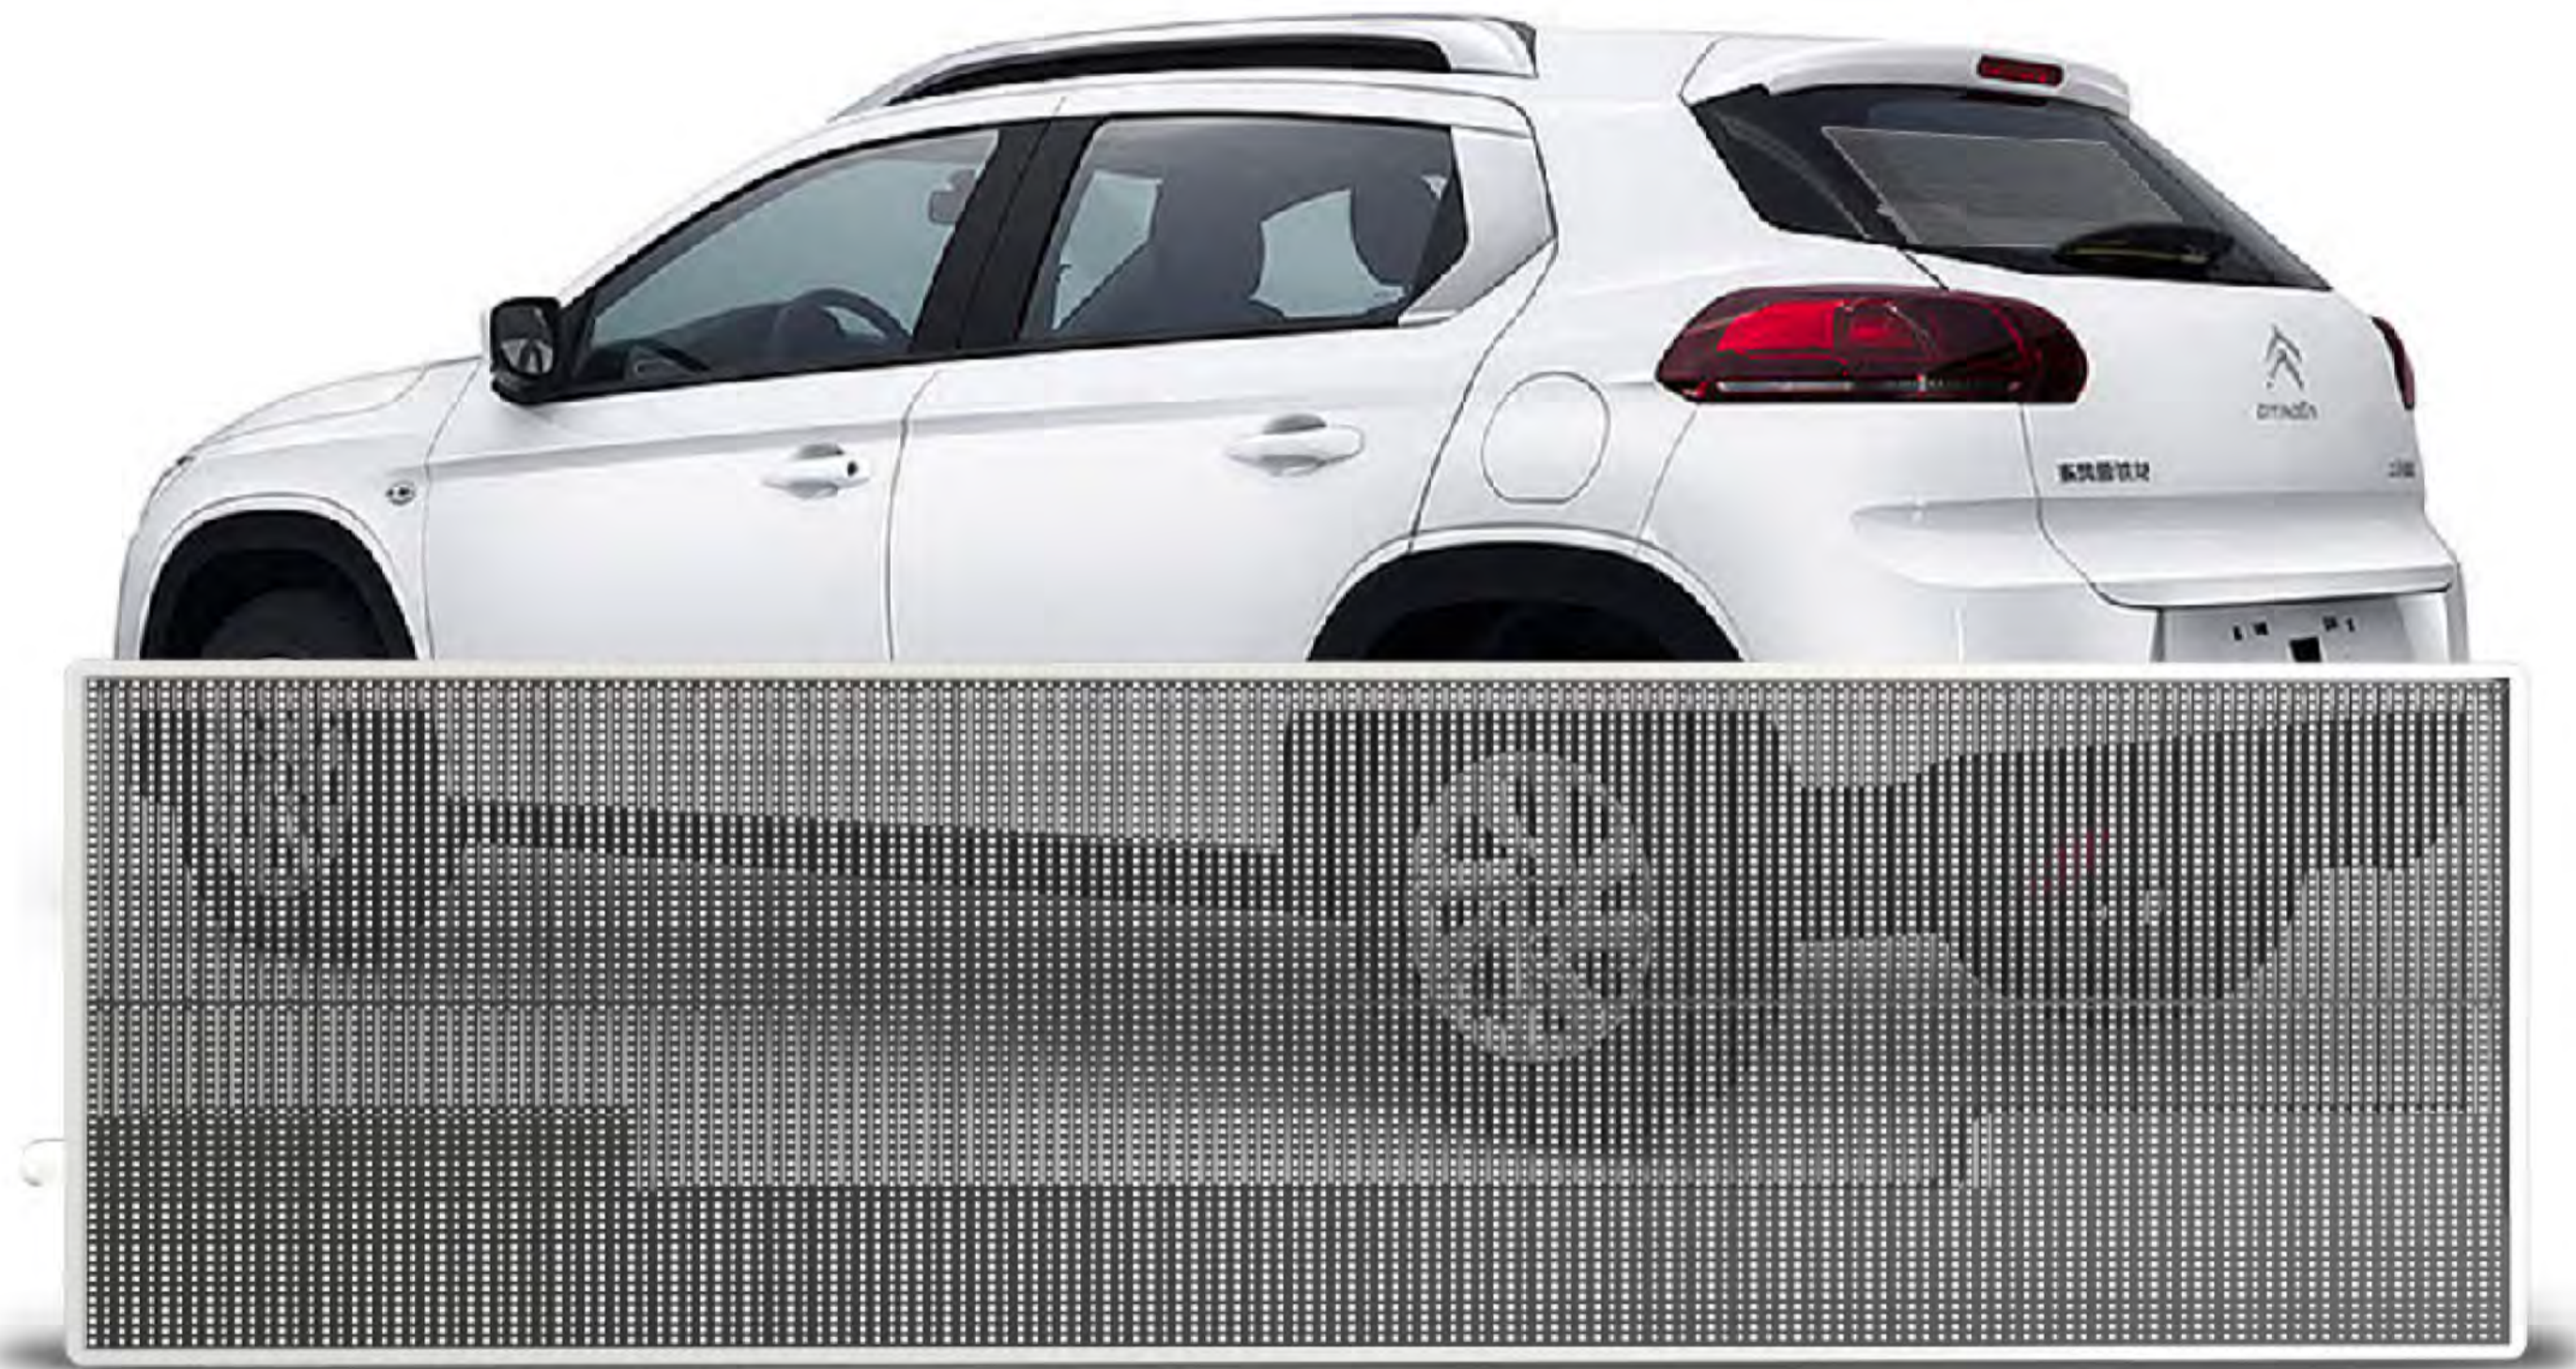

3UVIEW

REAR WINDOW / VSO SERIES

Rear Window LED Display

REAR WINDOW LED DISPLAY

Taxi Mobile Advertising Creates & Connects Values

3UVIEW Taxi roof(rear window / bus) LED display is designed for mobile media and advertising that connects brands to public easily and actively. With in-built WIFI/4G and GPS modules, it is intelligent and user-friendly to create values and opportunities for commercials by smart playlist and schedule in different regions.

HIGH-DEFINITION DISPLAY

With small pixel pitch LEDs, 3UVIEW LED bus displays are higher resolution, and much better advertising effect; Outdoor high luminance LEDs brings the bus display brightness higher than 4500CD/m², and the display contents can be seen crystal clear during daytime.

TRANSPARENT STRUCTURE, UNAFFECTED SIGHT

3UVIEW rear window LED displays adopt transparent structure design; the backward sight from rear window will not be affected in any sense.

WIRELESS CONTROL IN CLUSTER BY 4G

Integrated with 4G module, 3UVIEW LED bus displays are able to be controlled multiply on the publication platform, updated synchronously and easy operation wirelessly.

IPAD、PC、Cellphone

WiFi 4G

Mobile network
command sending