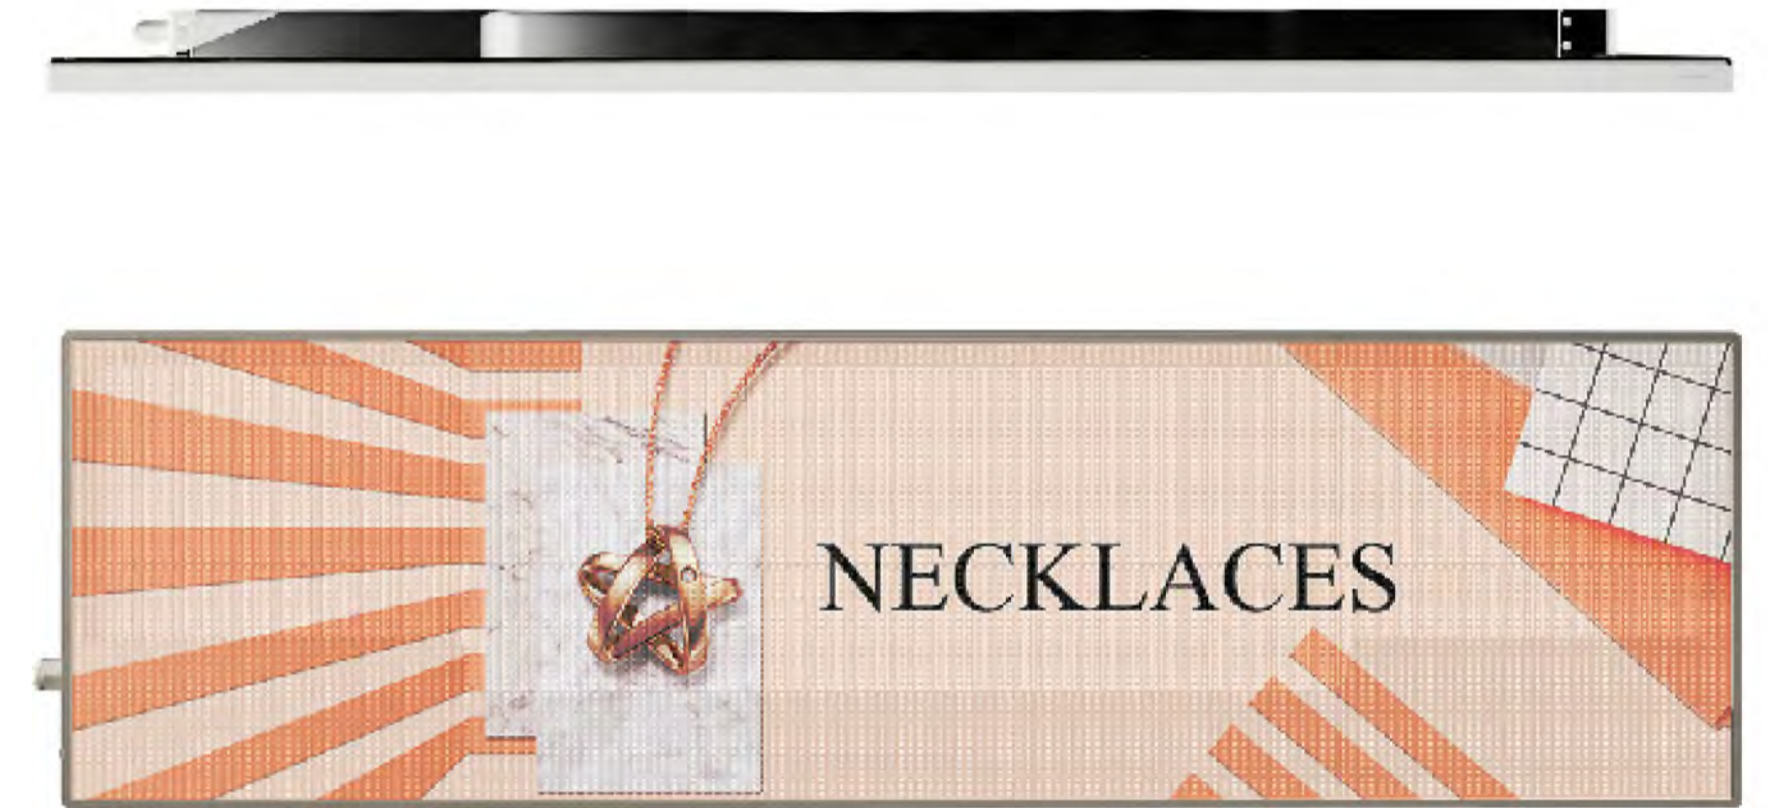

3UVIEW

REAR WINDOW / VSO SERIES

Rear Window LED Display

REAR WINDOW LED DISPLAY

Taxi Mobile Advertising Creates & Connects Values

3UVIEW Taxi roof(rear window / bus) LED display is designed for mobile media and advertising that connects brands to public easily and actively. With in-built WIFI/4G and GPS modules, it is intelligent and user-friendly to create values and opportunities for commercials by smart playlist and schedule in different regions.

HIGH-DEFINITION DISPLAY

With small pixel pitch LEDs, 3UVIEW LED bus displays are higher resolution, and much better advertising effect; Outdoor high luminance LEDs brings the bus display brightness higher than 4500CD/m², and the display contents can be seen crystal clear during daytime.