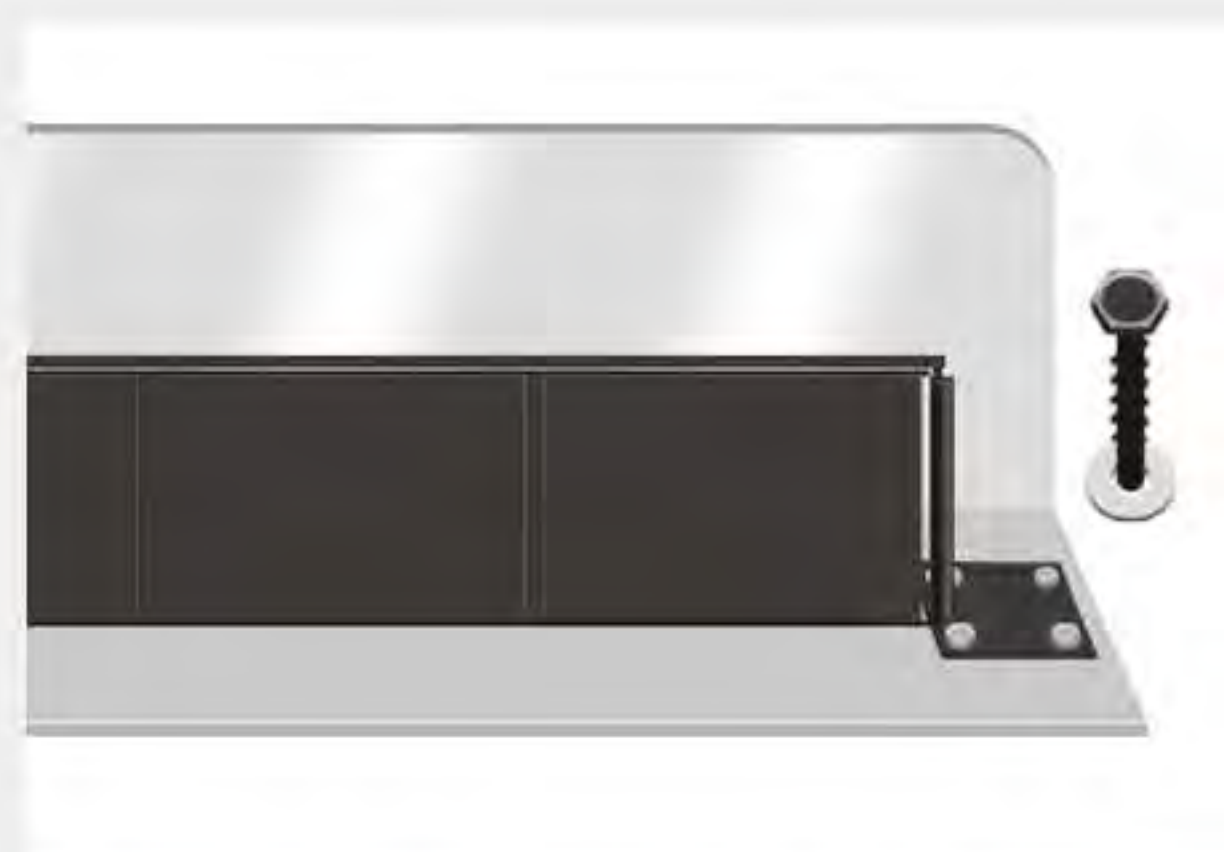

2. At least 10cm distance.

4. Secure with screws and washers