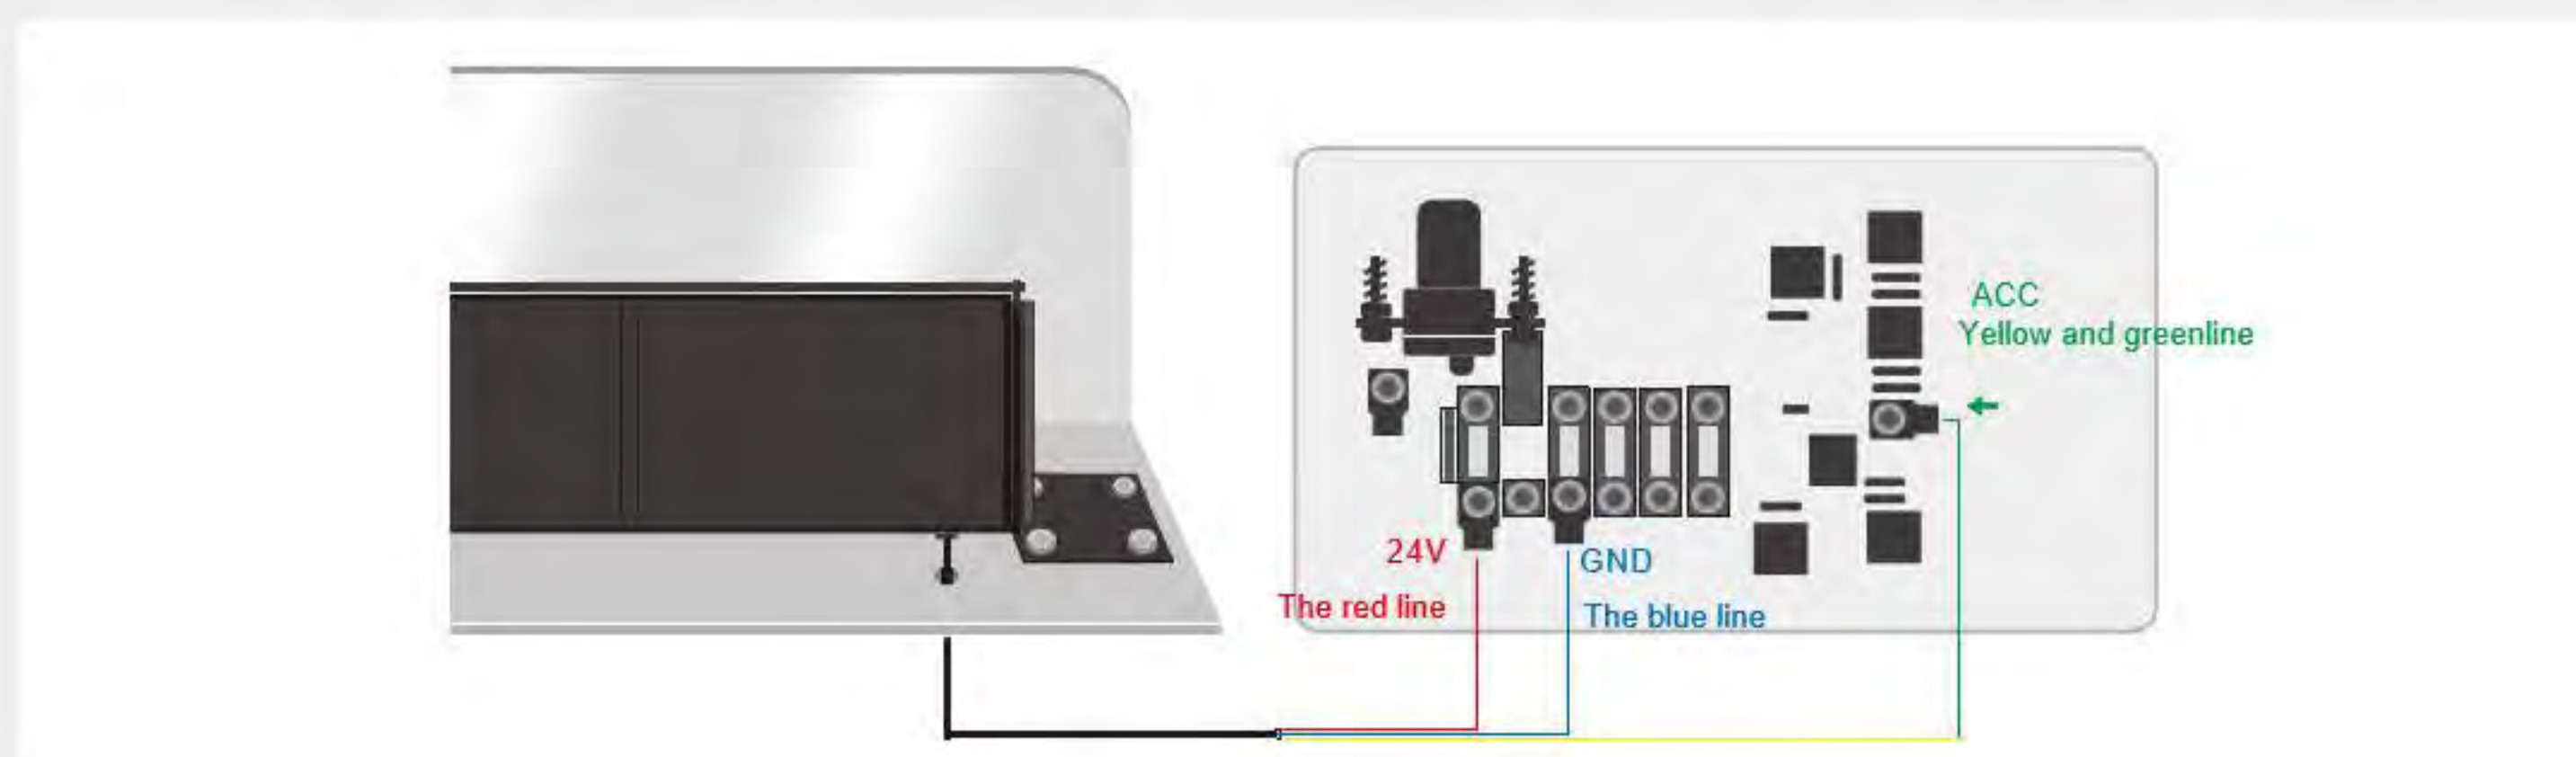

3. Drill wire holes

4. Secure with screws and washers

5. The power cord passes through the wire hole into the engine compartment and reaches the power control box.