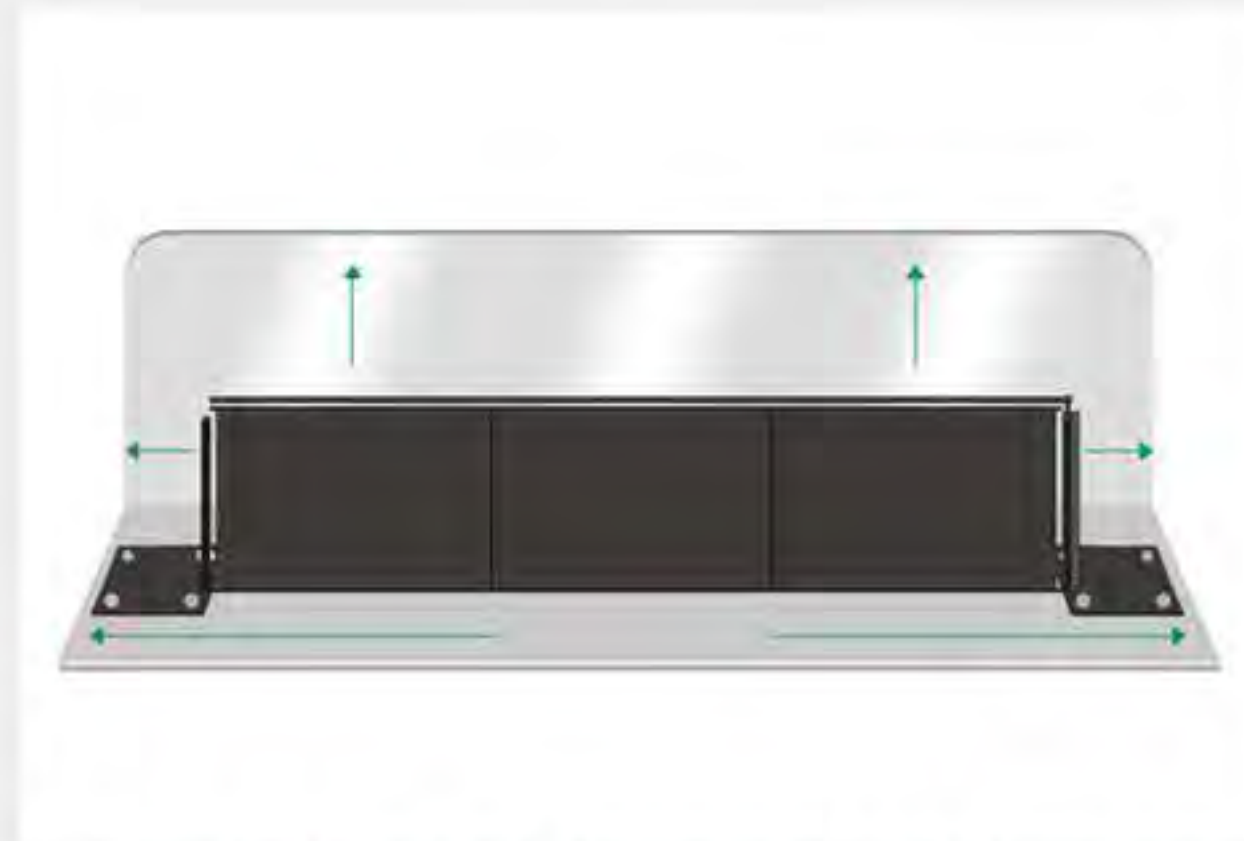

Way To install

Check whether the wiring, power supply, vehicle condition, and screen are operating normally, and the installation is complete.

1. Installed at the rear of the car placed horizontally