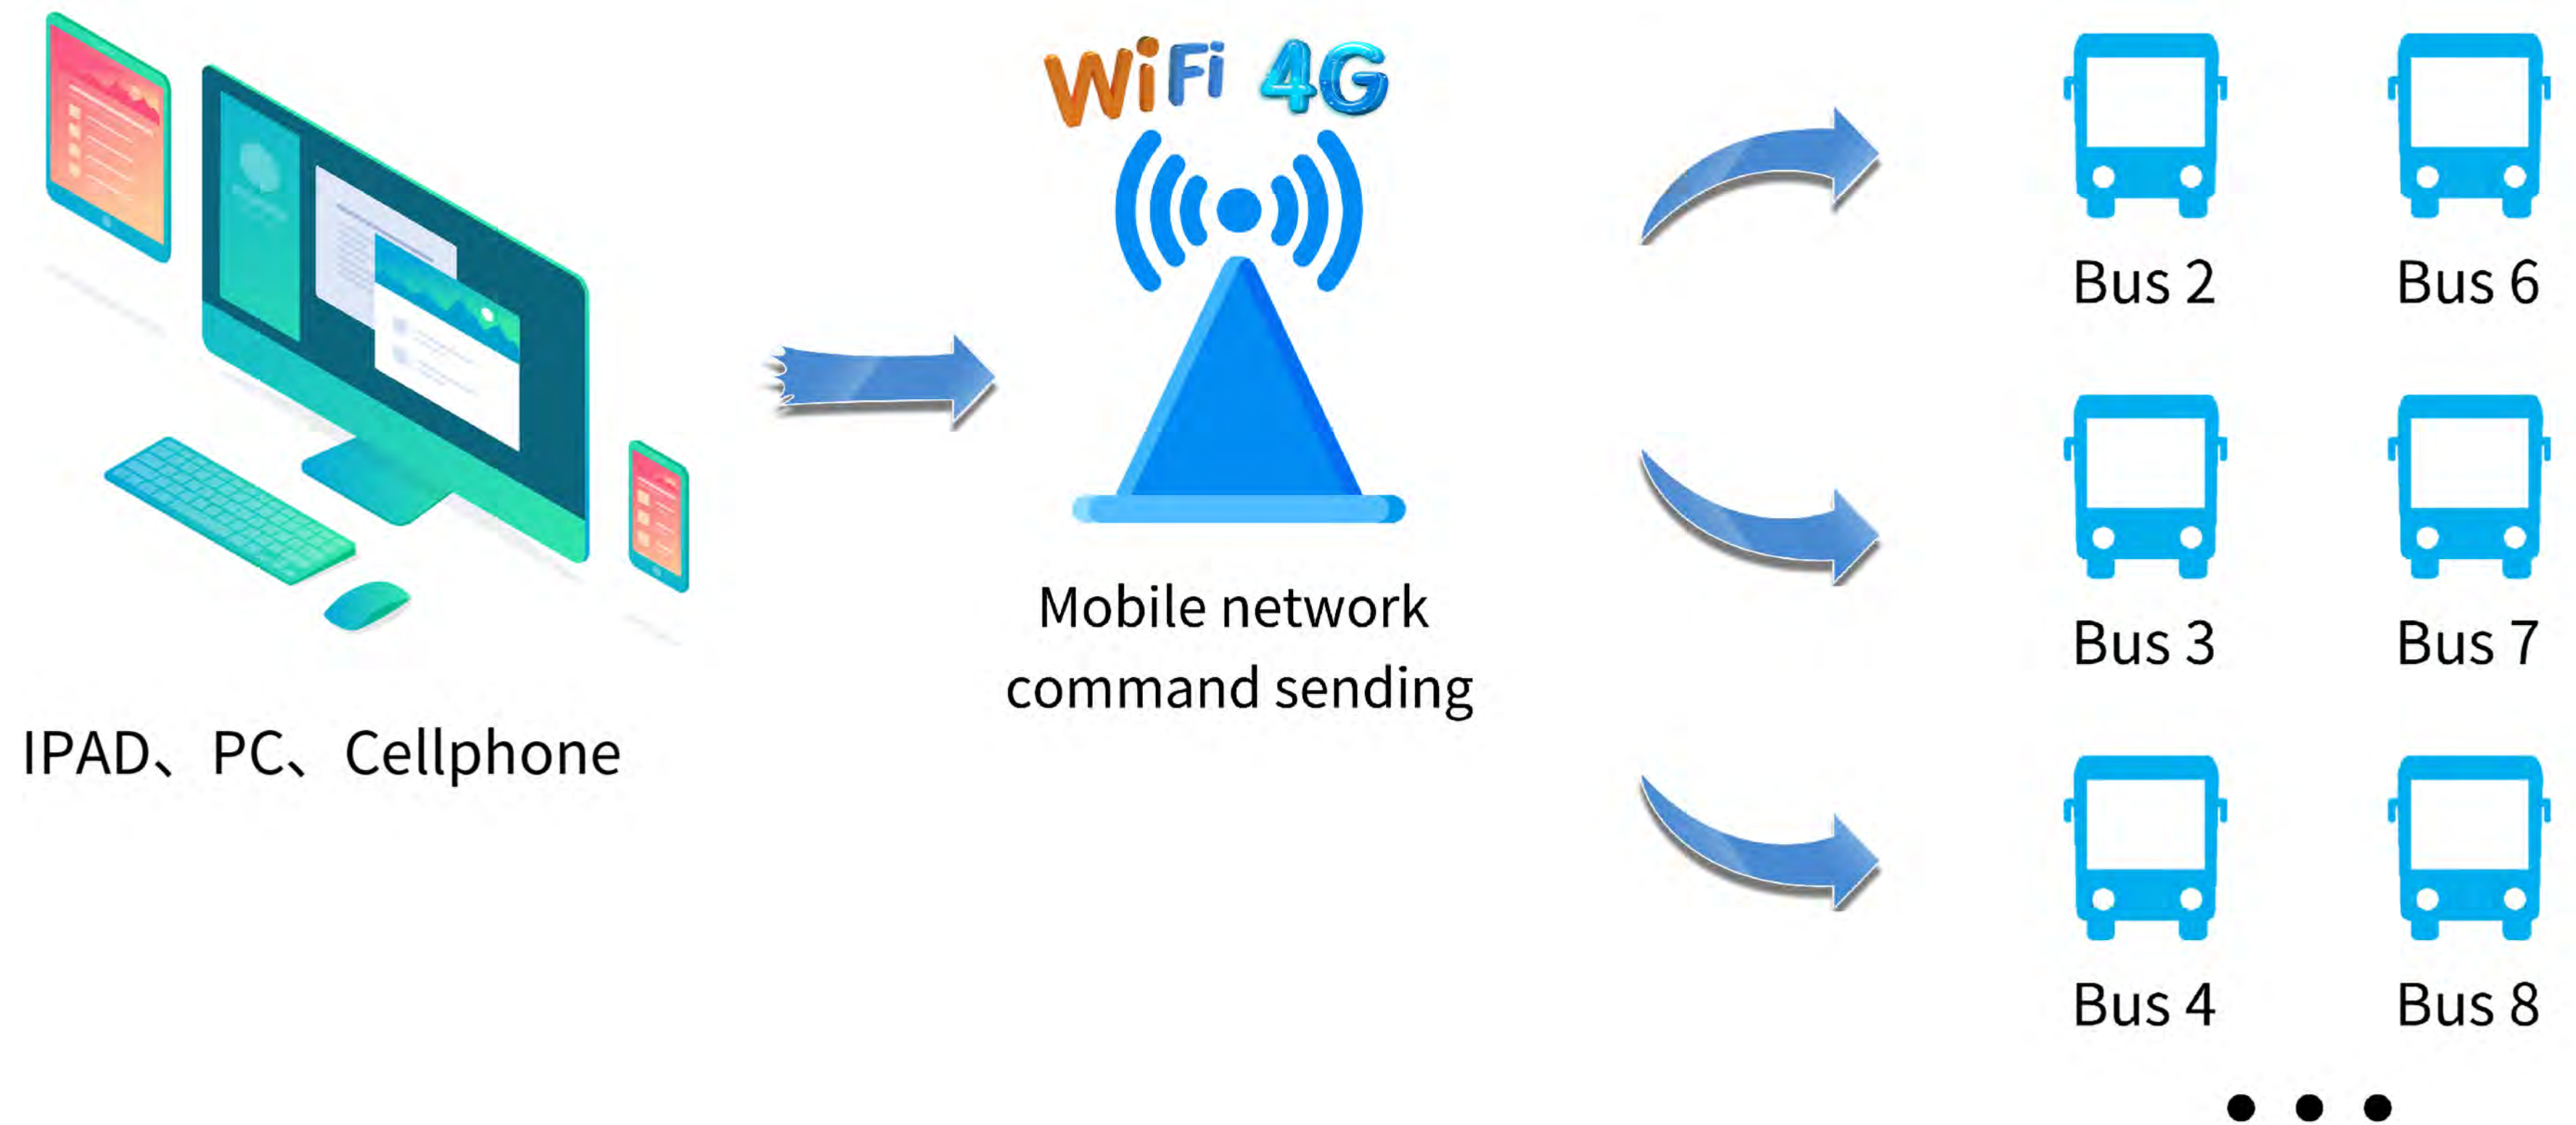

BUS / VSB SERIES

Bus LED Screen

Bus LED Screen

Taxi Mobile Advertising Creates & Connects Values

3UVIEW Taxi roof(rear window / bus) LED display is designed for mobile media and advertising that connects brands to public easily and actively. With in-built WIFI/4G and GPS modules, it is intelligent and user-friendly to create values and opportunities for commercials by smart playlist and schedule in different regions.

DESIGN FOR POWER EFFICIENCY

Customized power supply unit with energy-saving design makes the average power under 80W, which significantly reduces the power consuming of the display.

HIGH-DEFINITION DISPLAY

WIRELESS CONTROL IN CLUSTER BY 4G

Integrated with 4G module, 3UVIEW LED bus displays are able to be controlled multiply on the publication platform, updated synchronously and easy operation wirelessly.

DISPLAYS IN LARGE-SCALE AND INDIVIDUALIZED

24-hour online LED bus advertising displays can not only provide uniform look, but also individual looks for all buses, so that both the big scale and individuality as well would be possible.