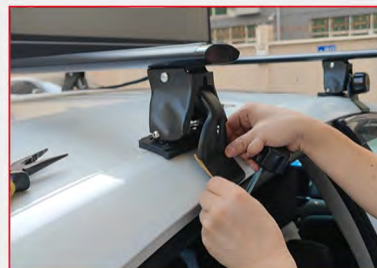

# WIRELESS AND REMOTE CONTROL, SMART PLAY LIST

All displays are able to be controlled by one terminal on mobile phone, computer and iPad. The commercial display is subject to traffic and location, when a car enters a specific area with the 3UVIEW taxi roof LED display, the pointed commercial could automatically display the information.

## Way To Install

Note: Different car models might need different racks, both the lengths and the installing methods of the racks should be selected carefully, so that a firm and secure installation is guaranteed.

All the accessories

1. Attach accessories to the double-sided screen.

2. Put the double-sided screen on the roof of the car.

3. Secure the mounting bracket.

4. Lock the stand.

5. The installation is complete.