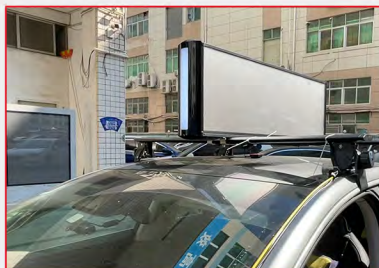

All the accessories

2. Put the double-sided screen on the roof of the car.