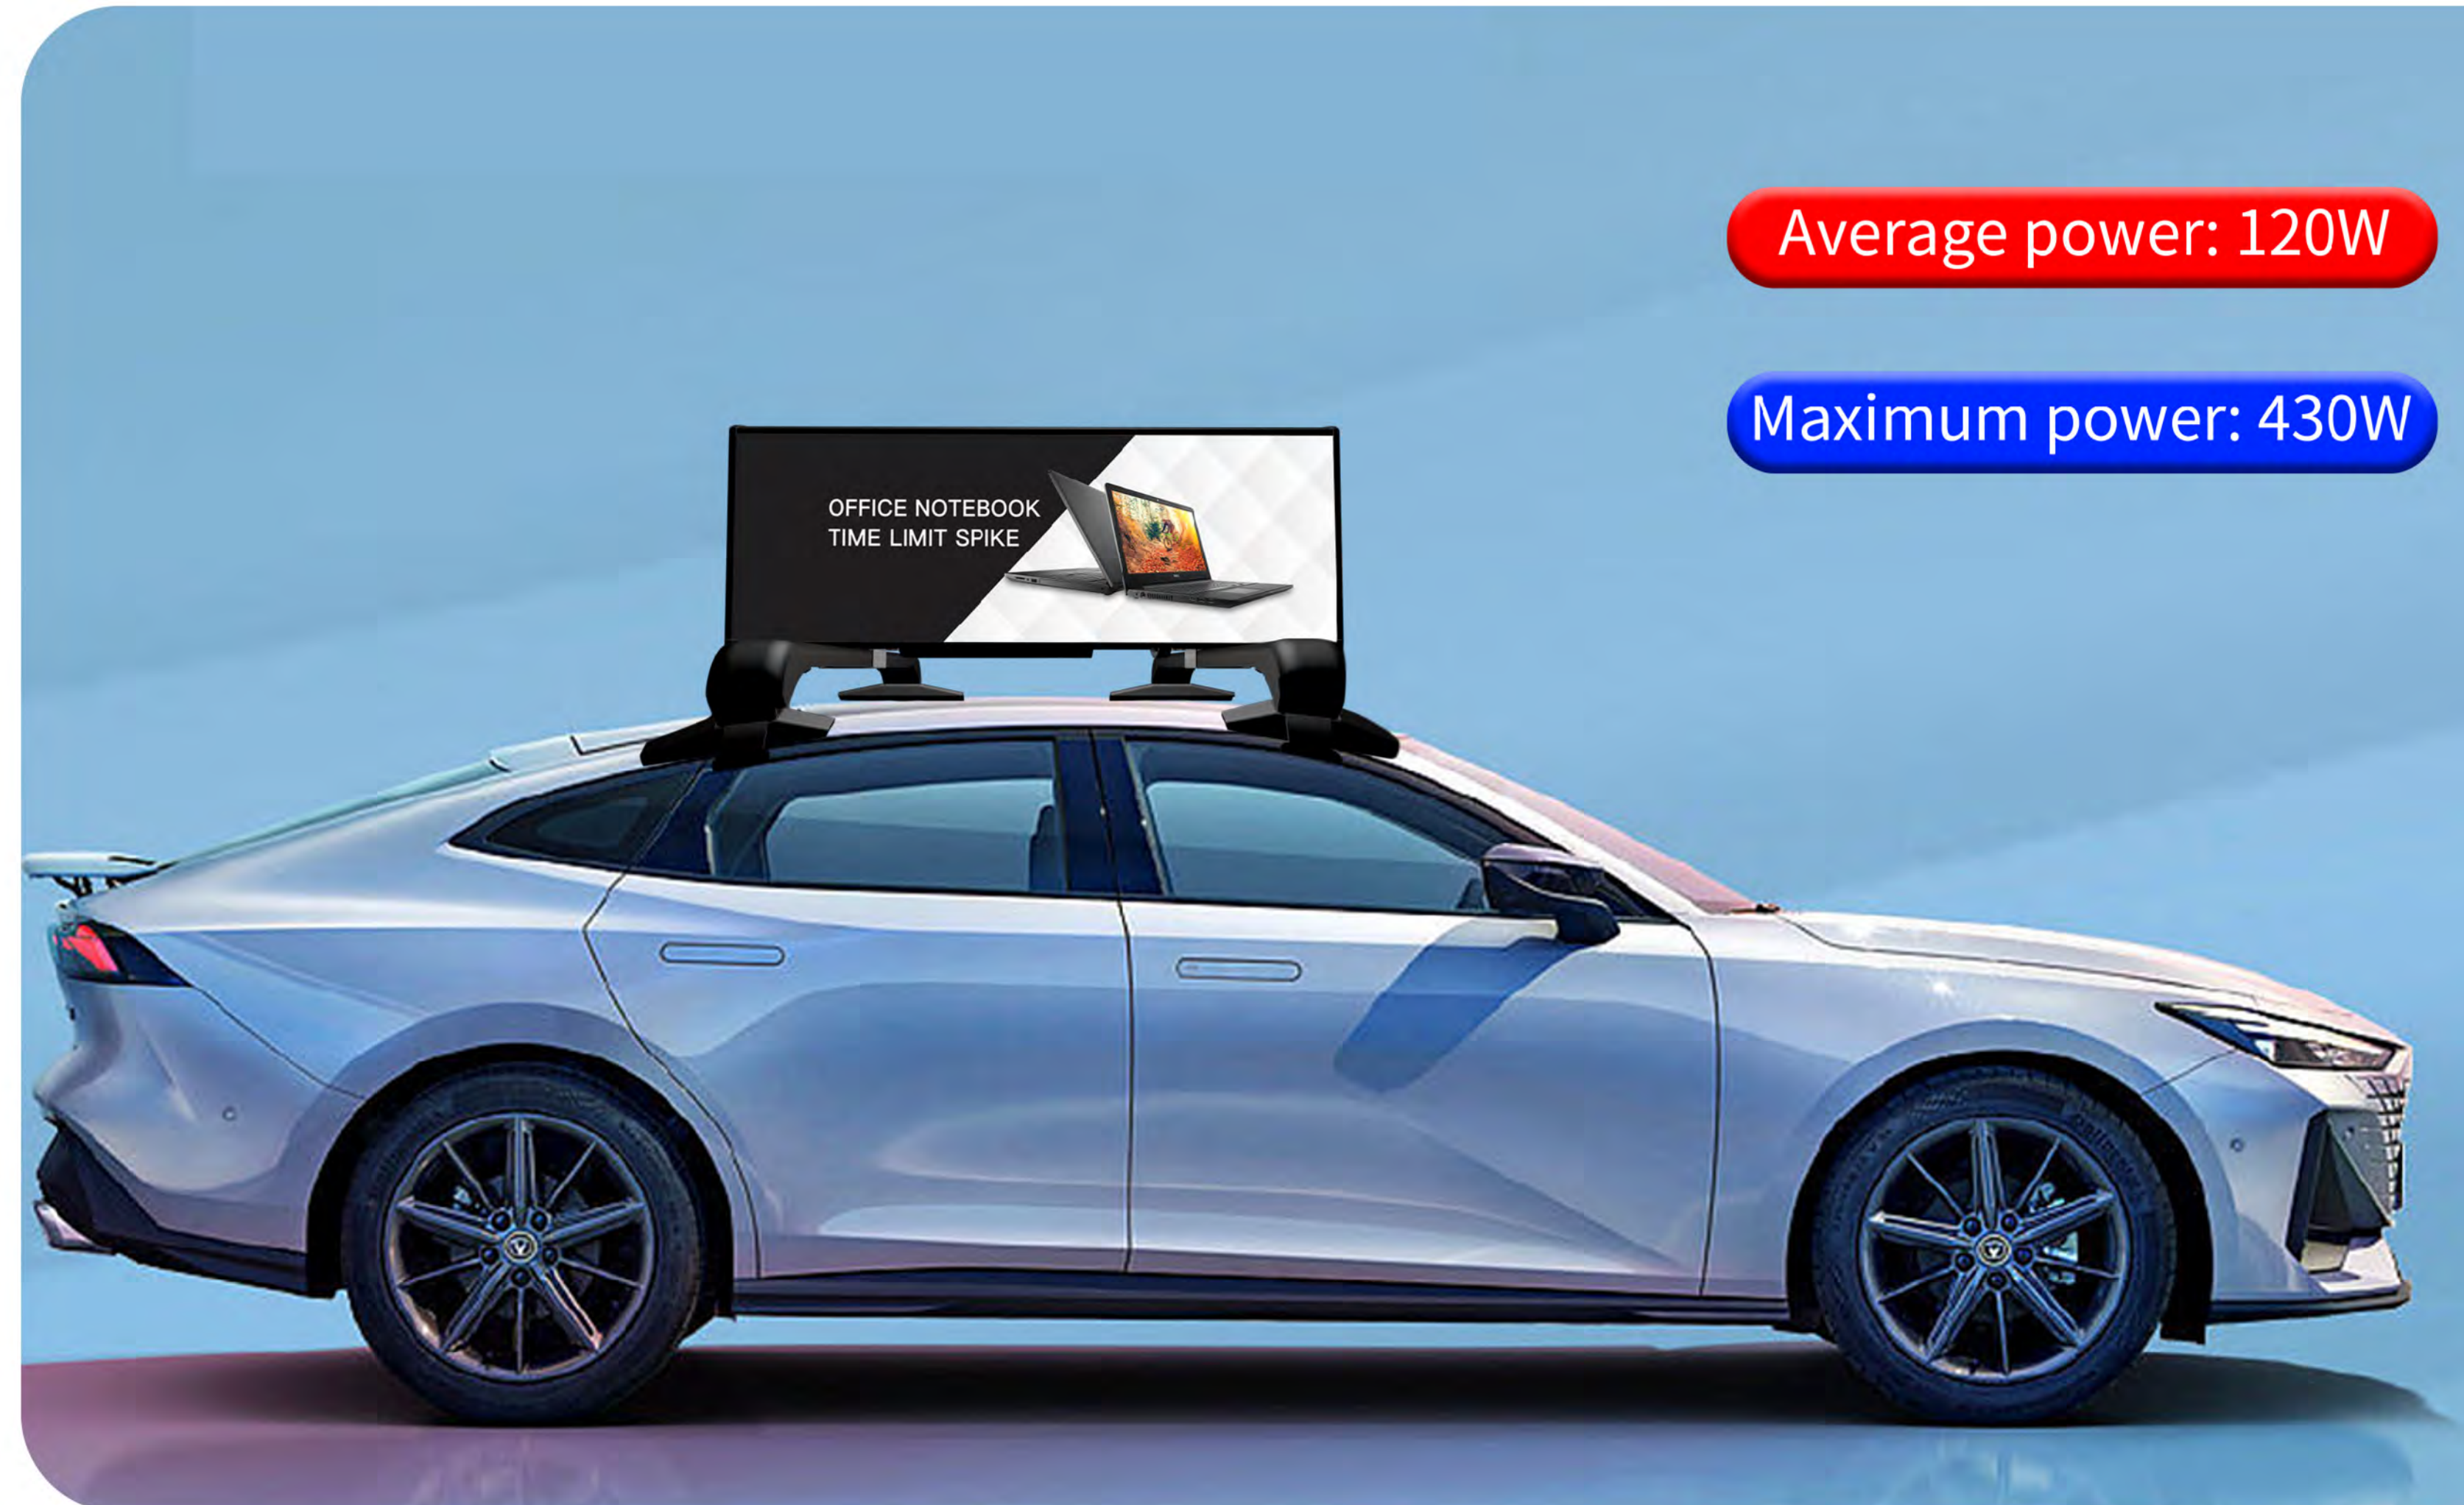

## Taxi Mobile Advertising Creates & Connects Values

3UVIEW Taxi roof LED display is designed for mobile media and advertising that connects brands to public easily and actively. With in-built WIFI/4G and GPS modules, it is intelligent and user-friendly to create values and opportunities for commercials by smart playlist and schedule in different regions.

# HIGH DEFINITION DISPLAY

With outdoor small pitch LEDs, the 3UVIEW taxi top LED displays are with higher resolution, and improve the display effect of advertising. The brightness achieves 4500 CD/m<sup>2</sup>, and it is visible and clear in direct sunlight.

# ANTI-UV AND ANTI-GLARE MATERIAL

With matte PC material, the display is anti-glare. Brightness is adjustable according to different time and environment to make the content more readable. The LED display is wrapped in dimming material to achieve zero light reflection, preventing the display content from being indistinct by reflection.

## HIGH PROTECTION LEVEL

3UVIEW Taxi Roof LED Display is completely weatherproof and shockproof. Ingress protection rates up to IP56. Pure aluminum structure makes heat generated inside conducted through it easily. The integrated temperature-control fan will automatically start for heat-dissipation in case that internal temperature reaches 40°C. The display unit is also anti-static and lightning protection, more durable and longer lifespan.