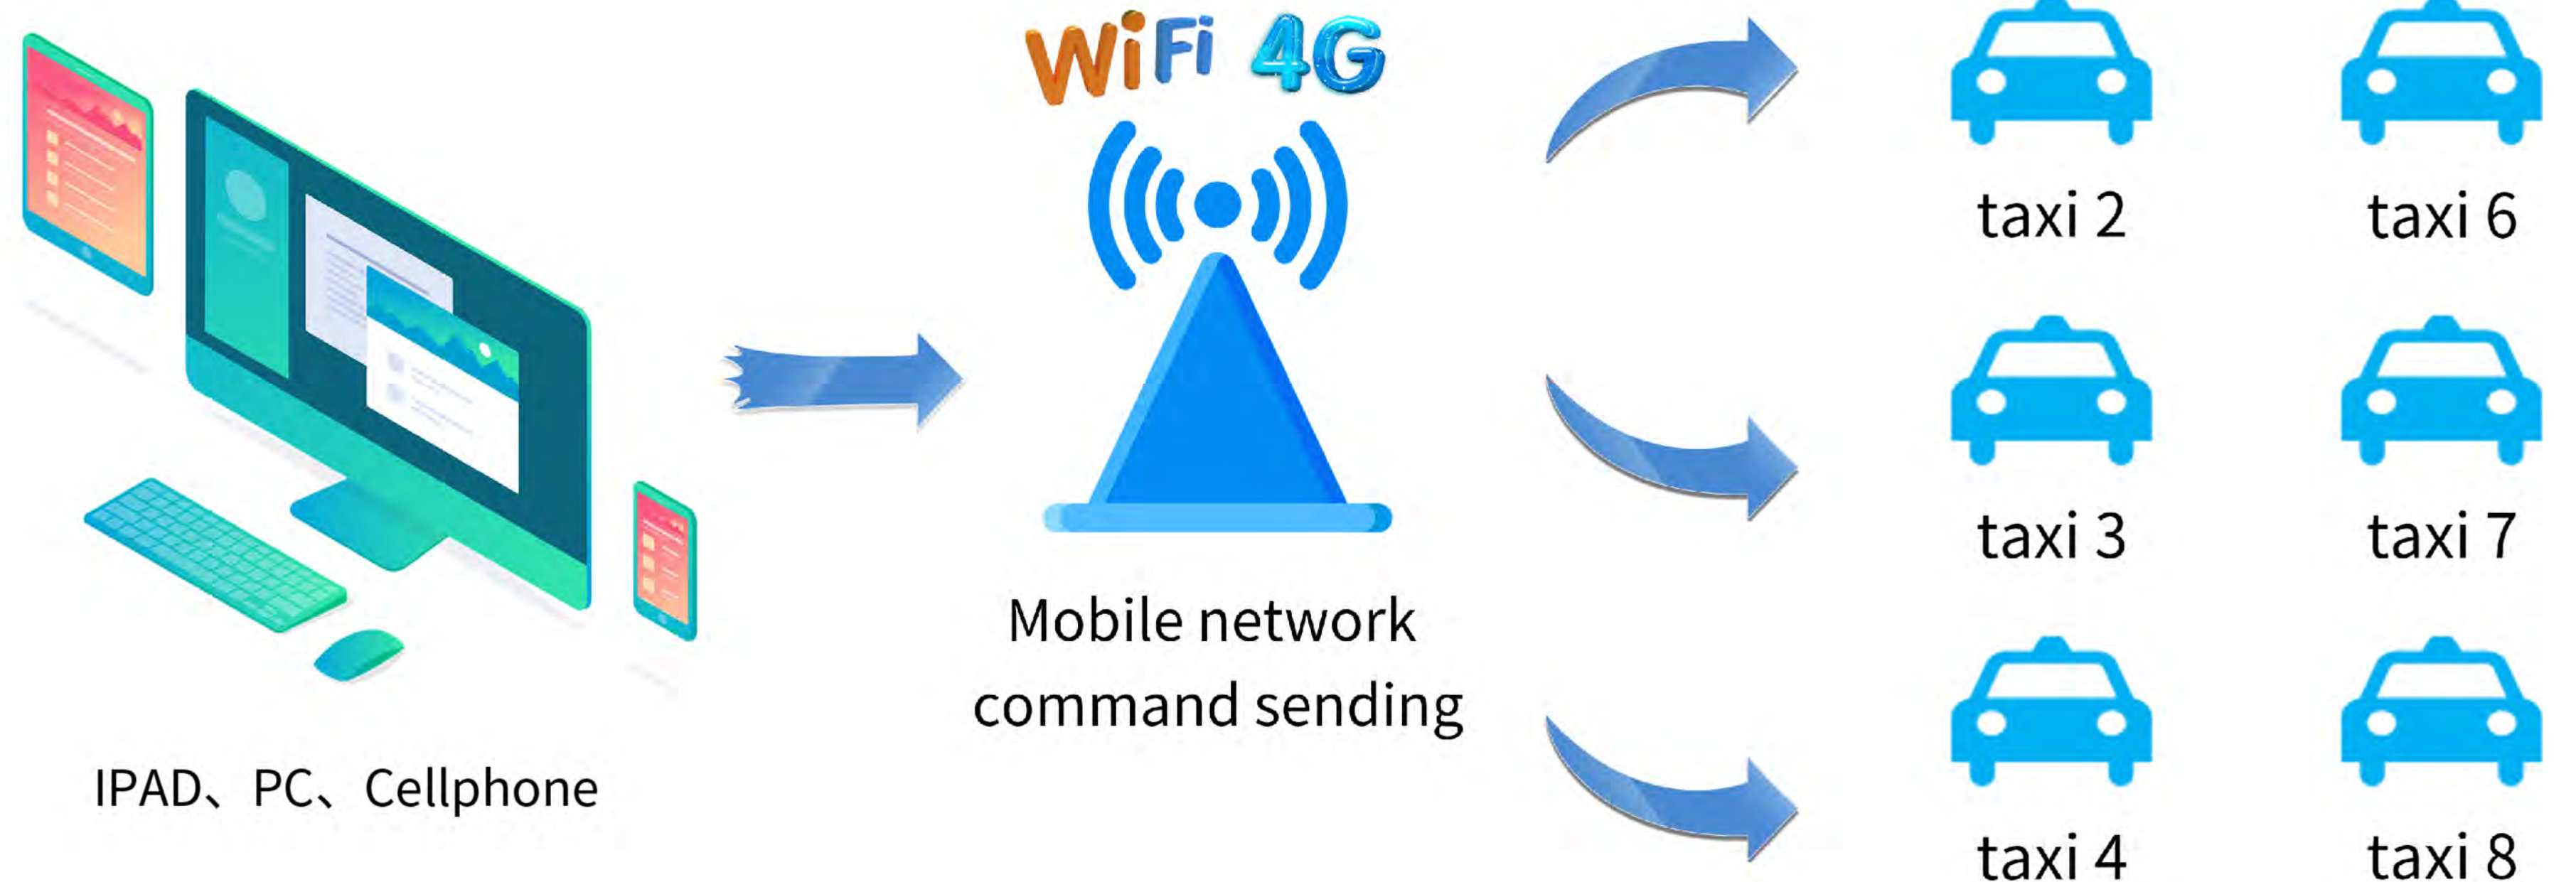

## HIGH PROTECTION LEVEL

3UVIEW Taxi Roof LED Display is completely weatherproof and shockproof. Ingress protection rates up to IP56. Pure aluminum structure makes heat generated inside conducted through it easily. The integrated temperature-control fan will automatically start for heat-dissipation in case that internal temperature reaches 40°C. The display unit is also anti-static and lightning protection, more durable and longer lifespan.

## ANTI-THEFT DEVICE

Customize anti-theft screws are used on 3UVIEW taxi roof LED displays. It can only be opened with the related tools. In addition, the mounting bracket is equipped with anti-theft lock. The display unit will be installed and removed through the anti-theft key. The equipped GPS device also helps locate the taxi roof LED display at any time.

# WIRELESS CONTROL IN CLUSTER BY 4G

3UView Taxi Roof LED Display is integrated with 4G, so that the advertising release system can realize cluster control. Advertising can be updated synchronously constantly and easy operate wirelessly.

# WIRELESS AND REMOTE CONTROL, SMART PLAY LIST

All displays are able to be controlled by one terminal on mobile phone, computer and iPad. The commercial display is subject to traffic and location, when a car enters a specific area with the 3UVIEW taxi roof LED display, the pointed commercial could automatically display the information.